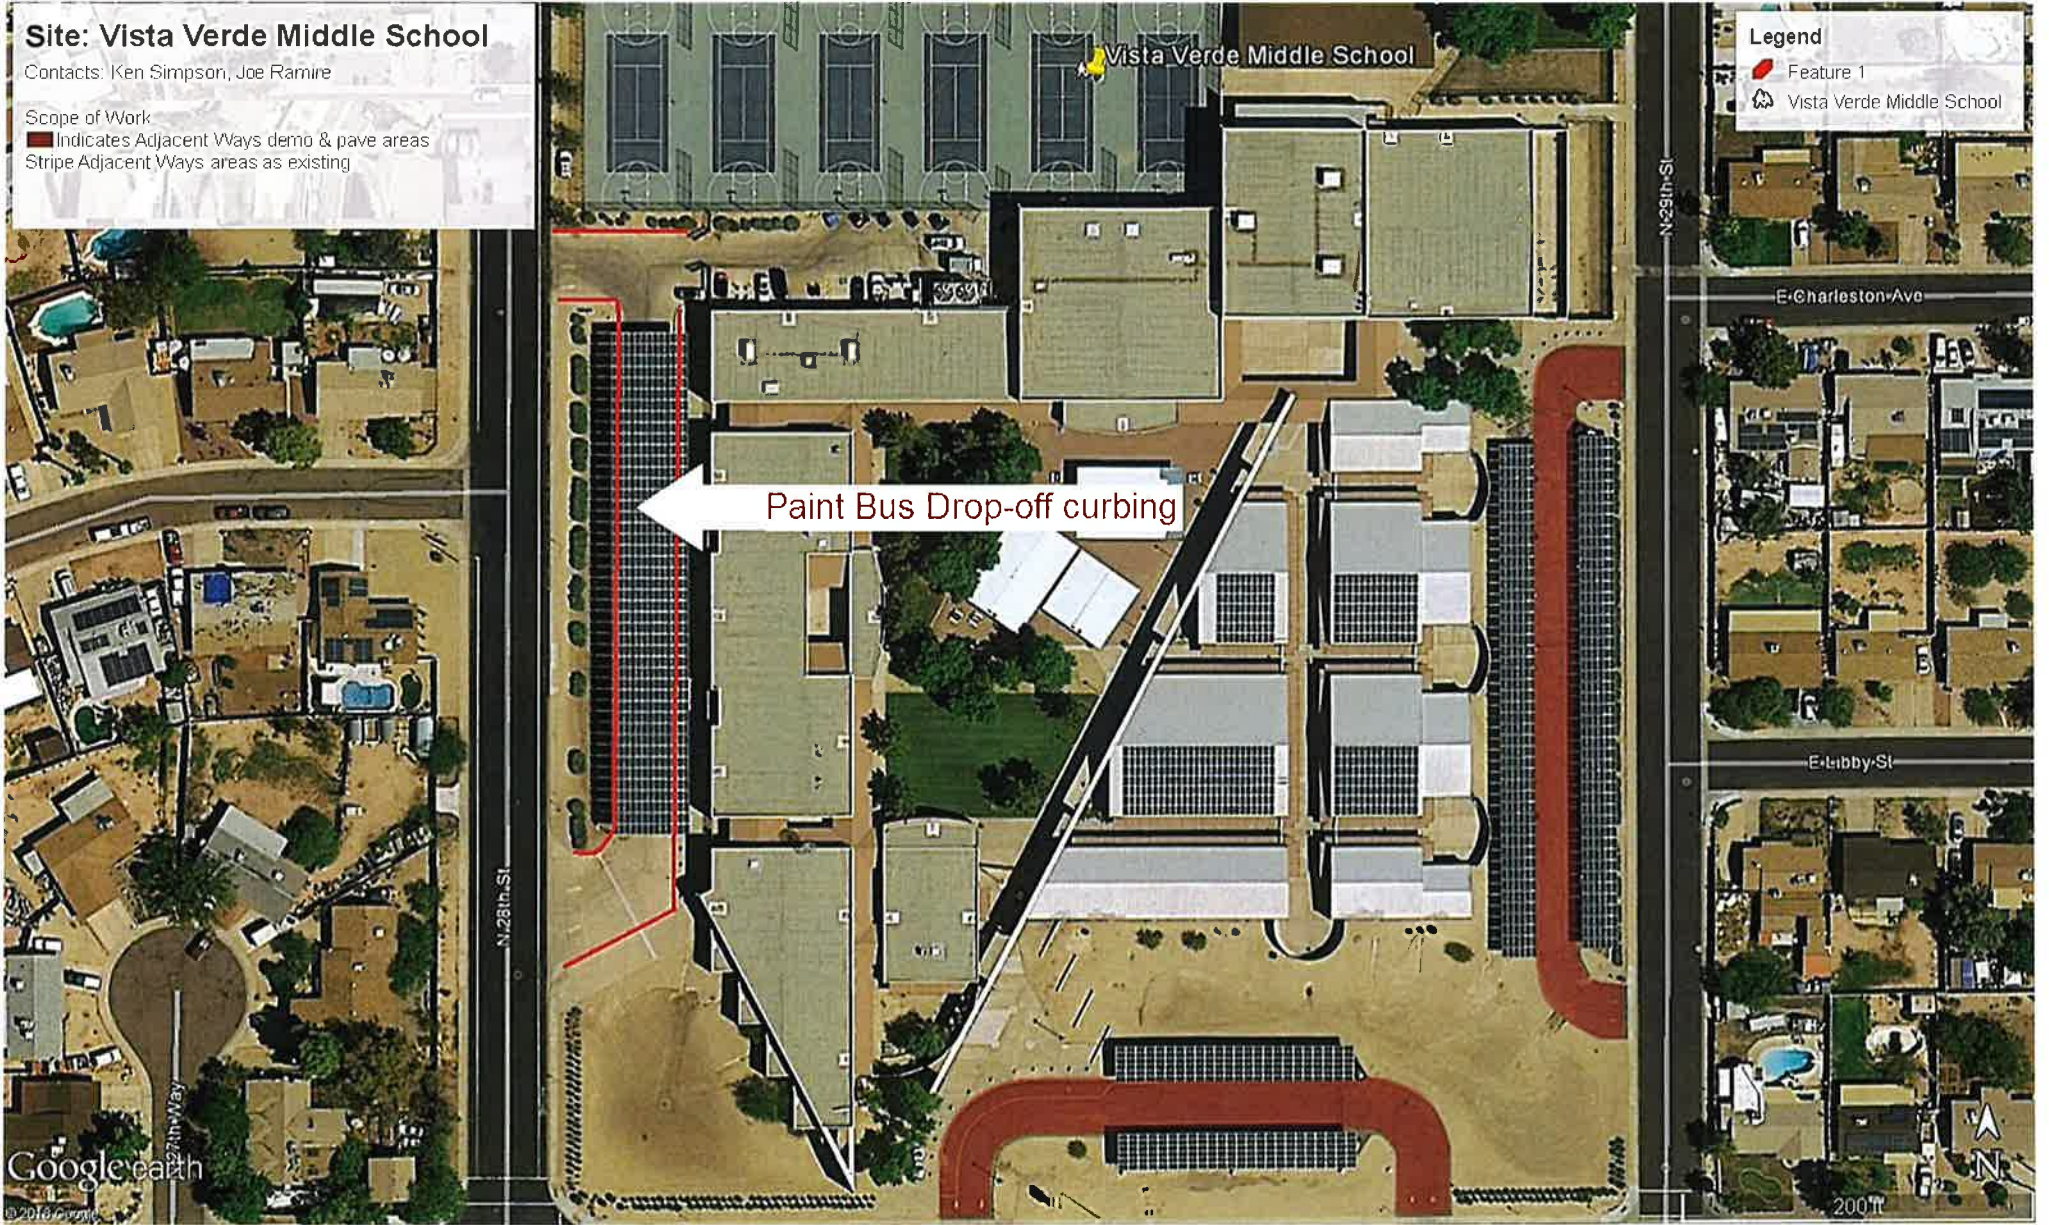

Site: Vista Verde Middle School

Contacts: Ken Simpson, Joe Ramirez

Scope of Work

- Indicates Adjacent Ways demo & pave areas
- ▨ Stripe Adjacent Ways areas as existing

Legend

- Feature 1
- ▨ Vista Verde Middle School

Paint Bus Drop-off curbing