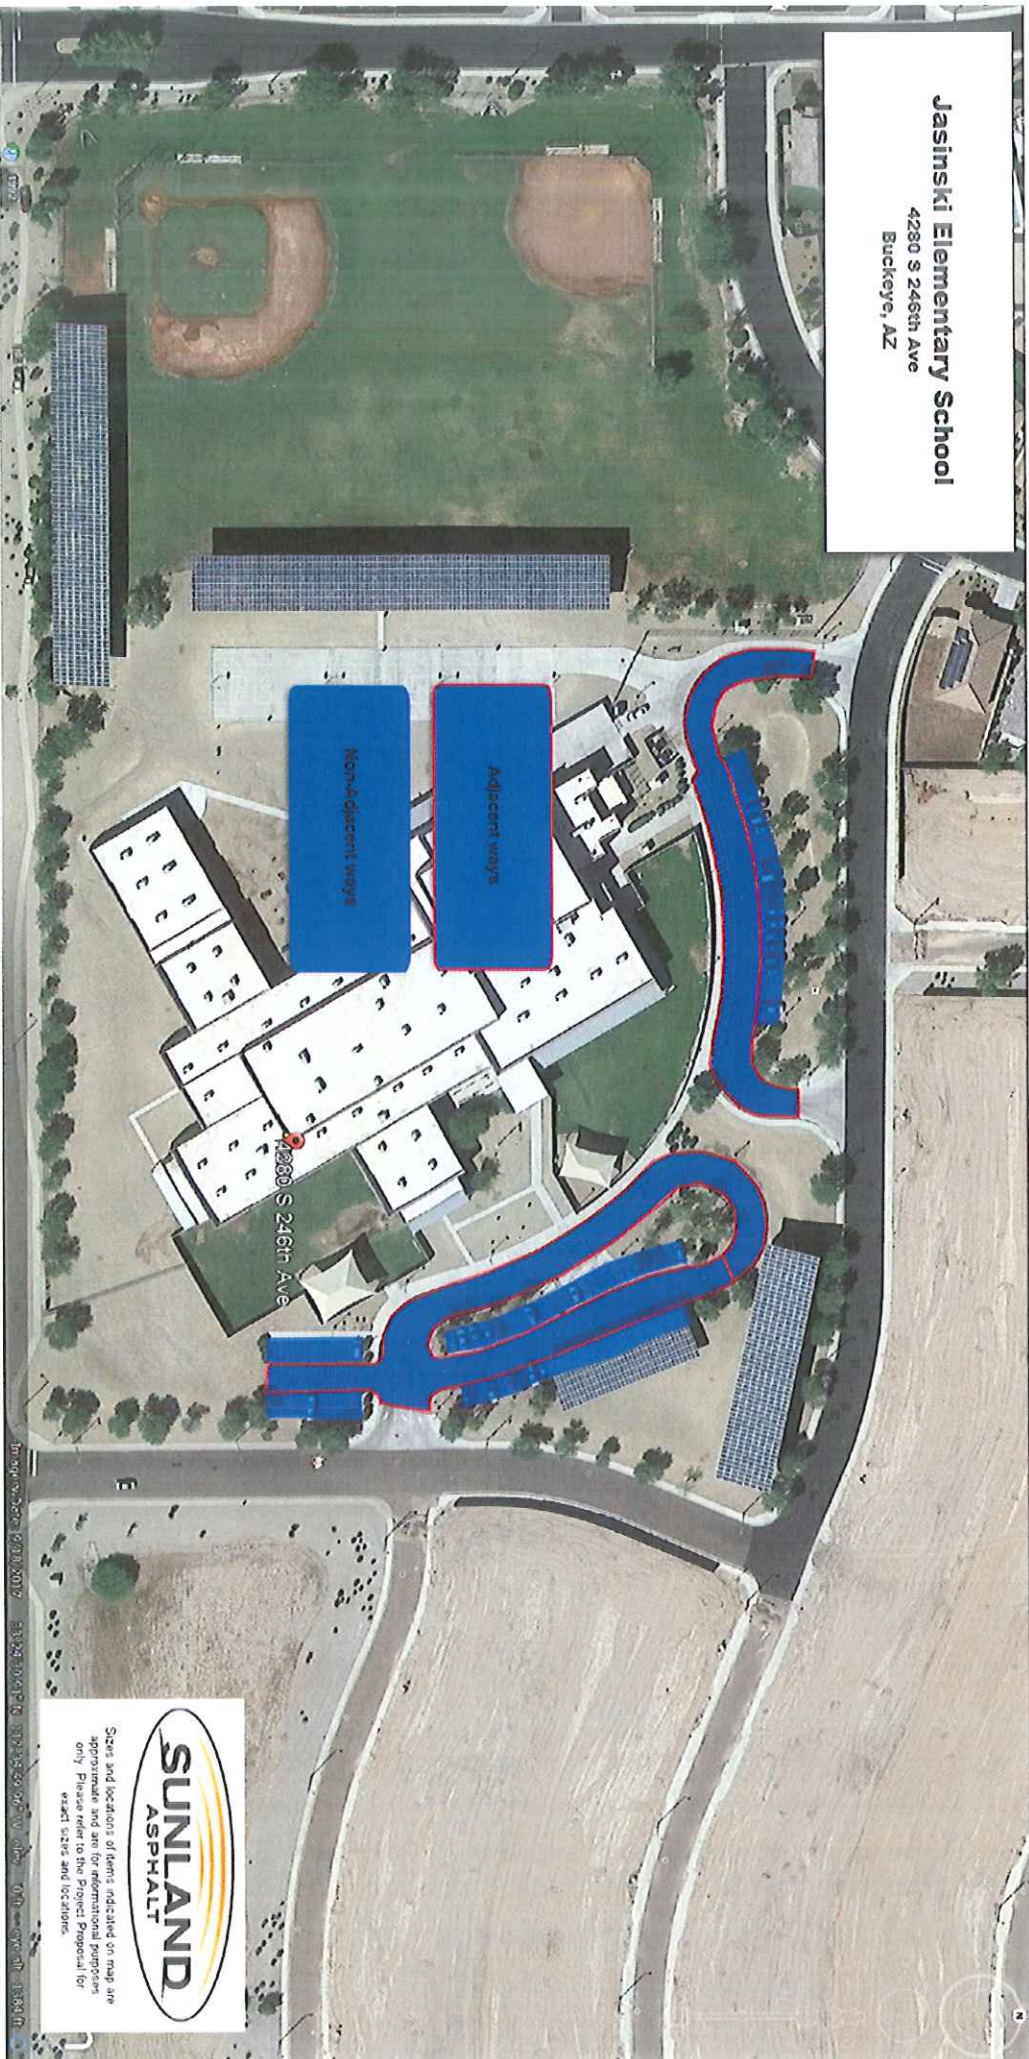

Jasinski Elementary School
4280 S 246th Ave
Buckeye, AZ

Non-adjacent ways

Adjacent ways

4280 S 246th Ave

Sizes and locations of items indicated on map are approximate and are for informational purposes only. Please refer to the Project Proposal for exact sizes and locations.

SUNLAND
ASPHALT

Image taken 6/18/2017 11:24:47 AM 32.25697°N, 114.6711°W